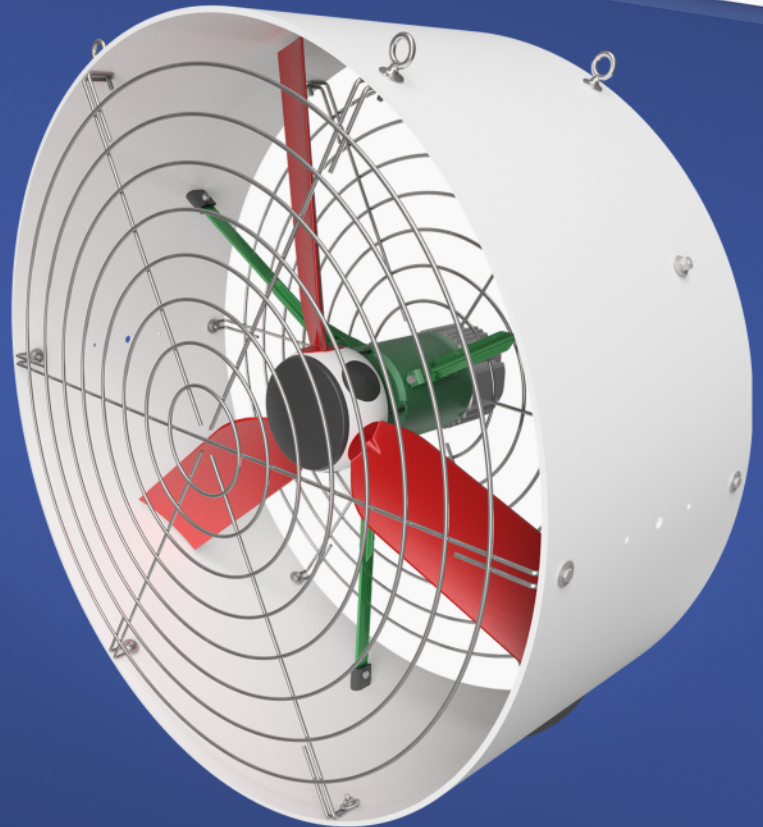

HZ

50/60

FLA

9.8/5.8

RPM

300-900 RPM

Speed Control

0/10v

- Optimized Air Circulation
- Energy Efficient
- Durable and weatherproof
- Customizable Settings
- Easy Installation
- Improved Livestock health

- Mount options are available for both chain mounting and wall mounting
- Stir Fan is available with a energy efficient ECM motor as well as a Multifan Motor