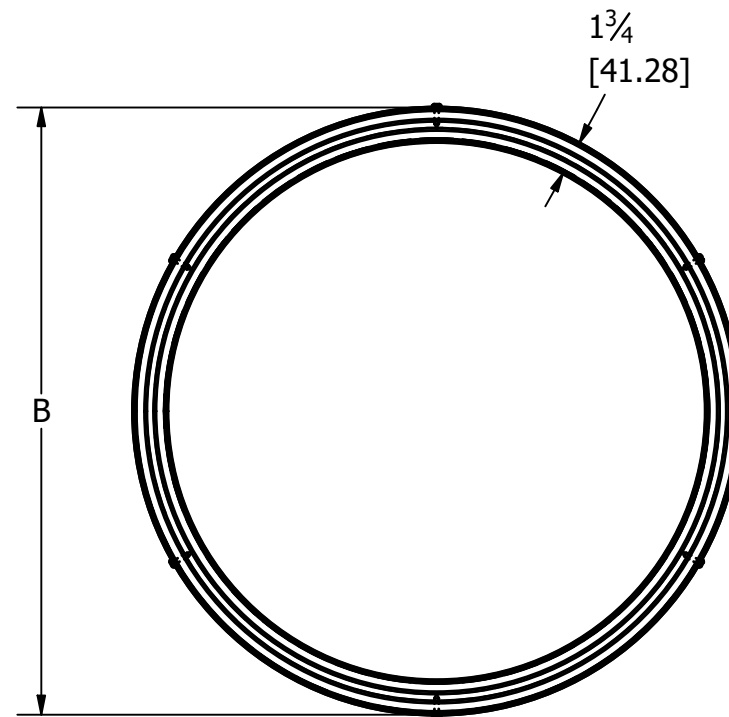

Better Air Chimney Tube Dimensions

Tube Size	A	B
CTI-162	24"	19.5"
CTI-163	36"	19.5"
CTI-164	48"	19.5"
CTI-182	24"	21.625"
CTI-183	36"	21.625"
CTI-184	48"	21.625"
CTI-202	24"	23.5"
CTI-203	36"	23.5"
CTI-204	48"	23.5"
CTI-222	24"	25.5"
CTI-223	36"	25.5"
CTI-224	48"	25.5"
CTI-252	24"	28.75"
CTI-253	36"	28.75"
CTI-254	48"	28.75"
CTI-322	24"	35"
CTI-333	36"	35"
CTI-344	48"	35"

Note: Non-Insulated tubes have a different part number than insulated tubes, CT-XXX, however this does not change the physical dimensions.