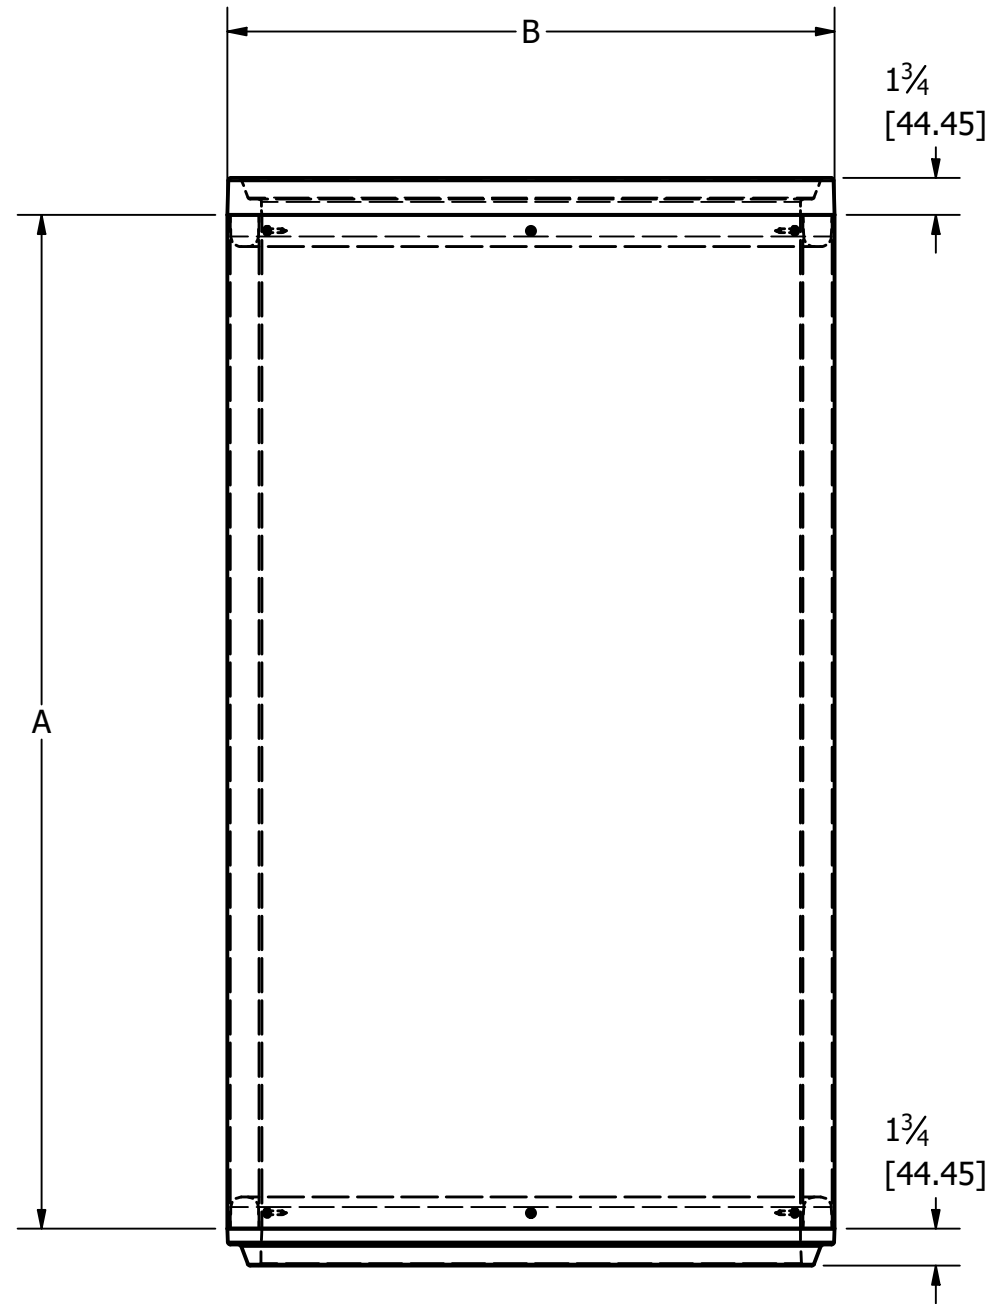

Better Air Chimney Tube Dimensions

Tube Size	A	B
CTI-162	24"	19.5"
CTI-163	36"	19.5"
CTI-164	48"	19.5"
CTI-182	24"	21.625"
CTI-183	36"	21.625"
CTI-184	48"	21.625"
CTI-202	24"	23.5"
CTI-203	36"	23.5"
CTI-204	48"	23.5"
CTI-222	24"	25.5"
CTI-223	36"	25.5"
CTI-224	48"	25.5"
CTI-252	24"	28.75"
CTI-253	36"	28.75"
CTI-254	48"	28.75"
CTI-322	24"	35"
CTI-333	36"	35"
CTI-344	48"	35"

Note: Non-Insulated tubes have a different part number than insulated tubes, CT-XXX, however this does not change the physical dimensions.