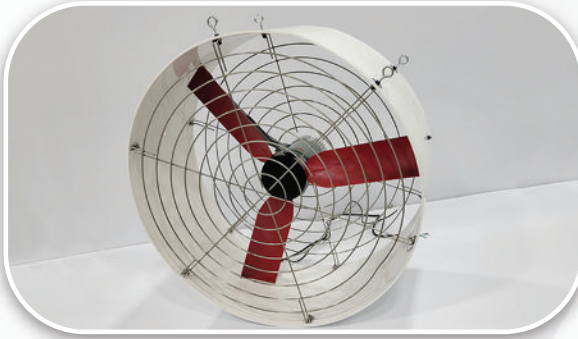

0/10v

- Optimized Air Circulation
- Energy Efficient
- Durable and weatherproof
- Customizable Settings
- Easy Installation
- Improved Livestock health
- Mount options are available for both chain mounting and wall mounting
- Stir Fan is available with a energy efficient ECM motor as well as a Multifan Motor