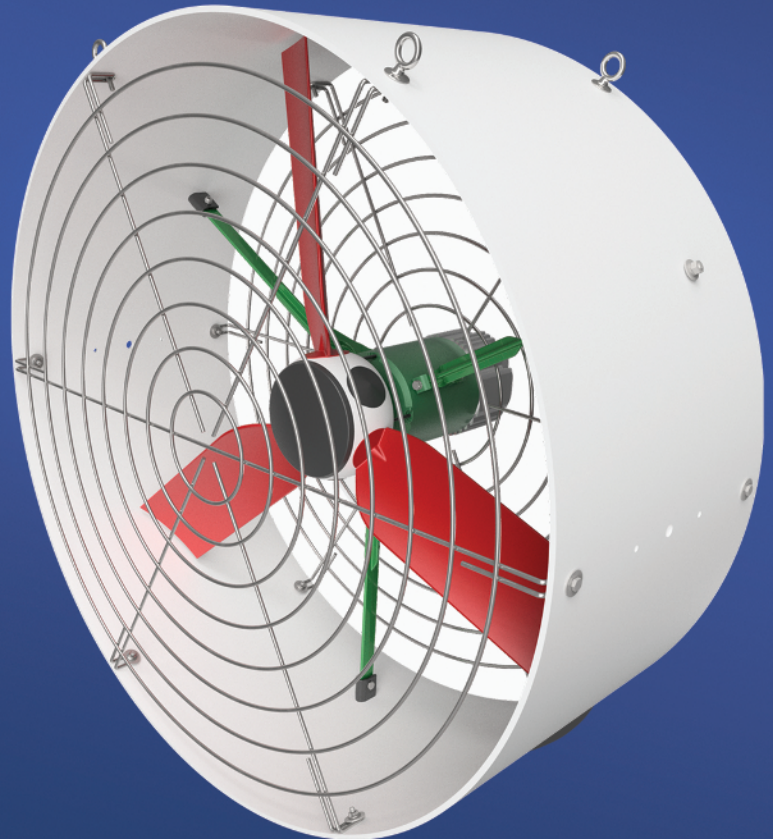

115/230v

HZ

50/60

FLA

9.8/5.8

RPM

300-900 RPM

Speed Control

0/10v

- Optimized Air Circulation
- Energy Efficient
- Durable and weatherproof
- Customizable Settings
- Easy Installation
- Improved Livestock health
- Mount options are available for both chain mounting and wall mounting
- Stir Fan is available with a energy efficient ECM motor as well as a Multifan Motor