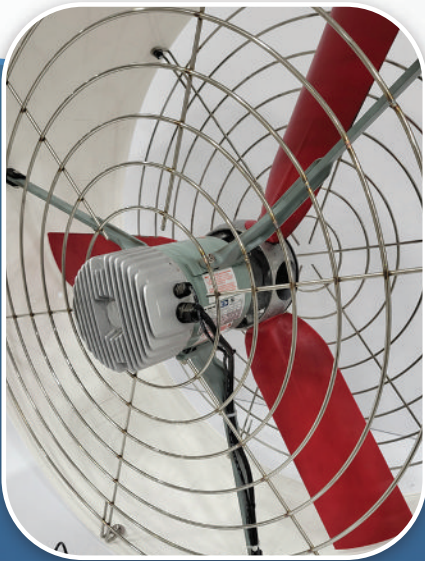

115/230v

HZ

50/60

FLA

9.8/5.8

RPM

300-900 RPM

Speed Control

0/10v

- Optimized Air Circulation
- Energy Efficient
- Durable and weatherproof
- Customizable Settings
- Easy Installation
- Improved Livestock health
- Mount options are available for both chain mounting and wall mounting
- Stir Fan is available with a energy efficient ECM motor as well as a Multifan Motor