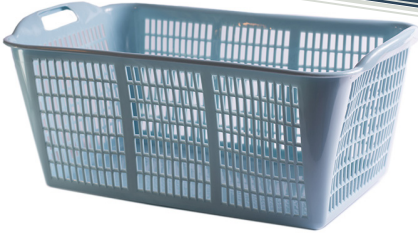

Laundry Baskets 2023

1001 – Robin Egg

1007 – Midnight

1010 – Camel

1011 – Aqua

1012 – Cranberry

1013 – Plum

1014 – Lime

1015 – Dove Grey

1016 – Fossil Grey

1017 – Mocha

1018 – Emerald Green

1019 – Azure Blue

1020 – Coral

1021 – Lavender